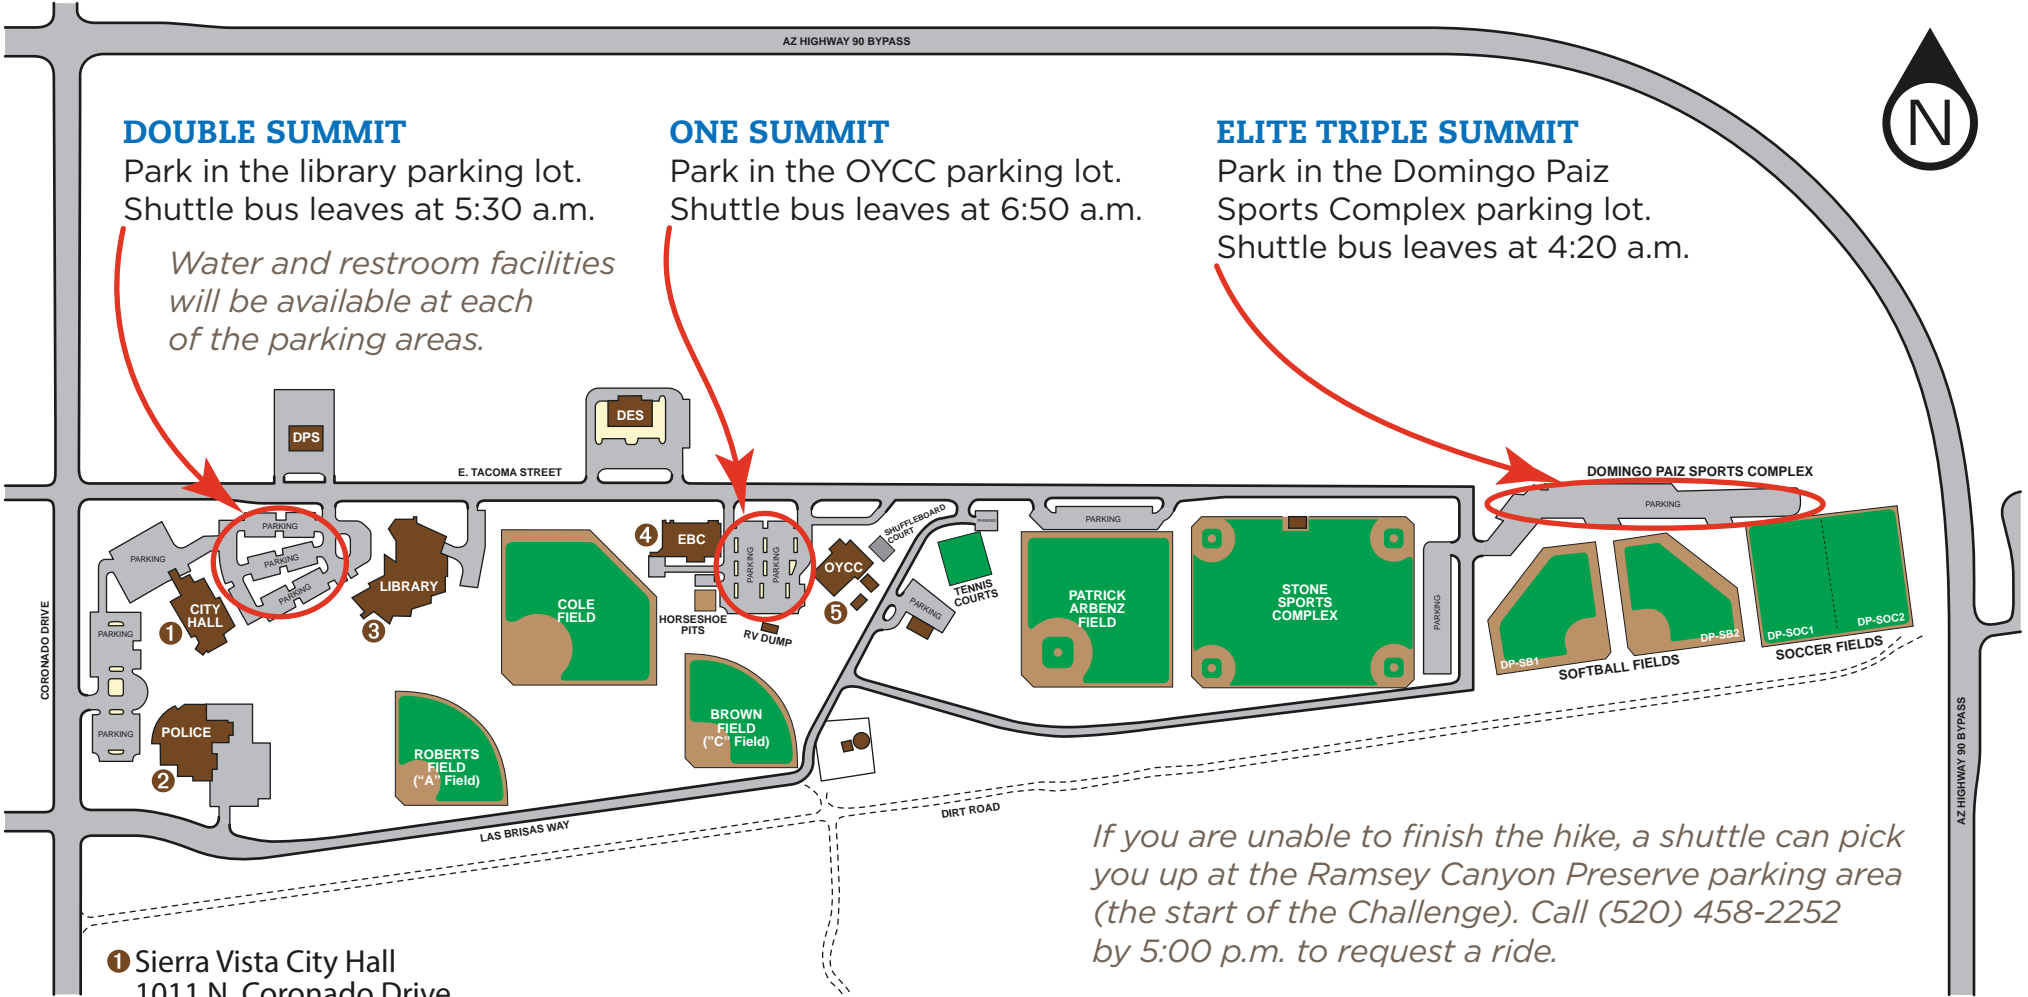

Parking for Shuttle Busses

DOUBLE SUMMIT

Park in the library parking lot.
Shuttle bus leaves at 5:30 a.m.

*Water and restroom facilities
will be available at each
of the parking areas.*

ONE SUMMIT

Park in the OYCC parking lot.
Shuttle bus leaves at 6:50 a.m.

ELITE TRIPLE SUMMIT

Park in the Domingo Paiz
Sports Complex parking lot.
Shuttle bus leaves at 4:20 a.m.

If you are unable to finish the hike, a shuttle can pick you up at the Ramsey Canyon Preserve parking area (the start of the Challenge). Call (520) 458-2252 by 5:00 p.m. to request a ride.

- ① Sierra Vista City Hall
1011 N. Coronado Drive
- ② Sierra Vista Police Department
911 N. Coronado Drive
- ③ Sierra Vista Public Library
2600 E. Tacoma Street
- ④ Ethel H. Berger Center (EBC)
2950 E. Tacoma Street
- ⑤ Oscar Yrun Community Center (OYCC)
3020 E. Tacoma Street