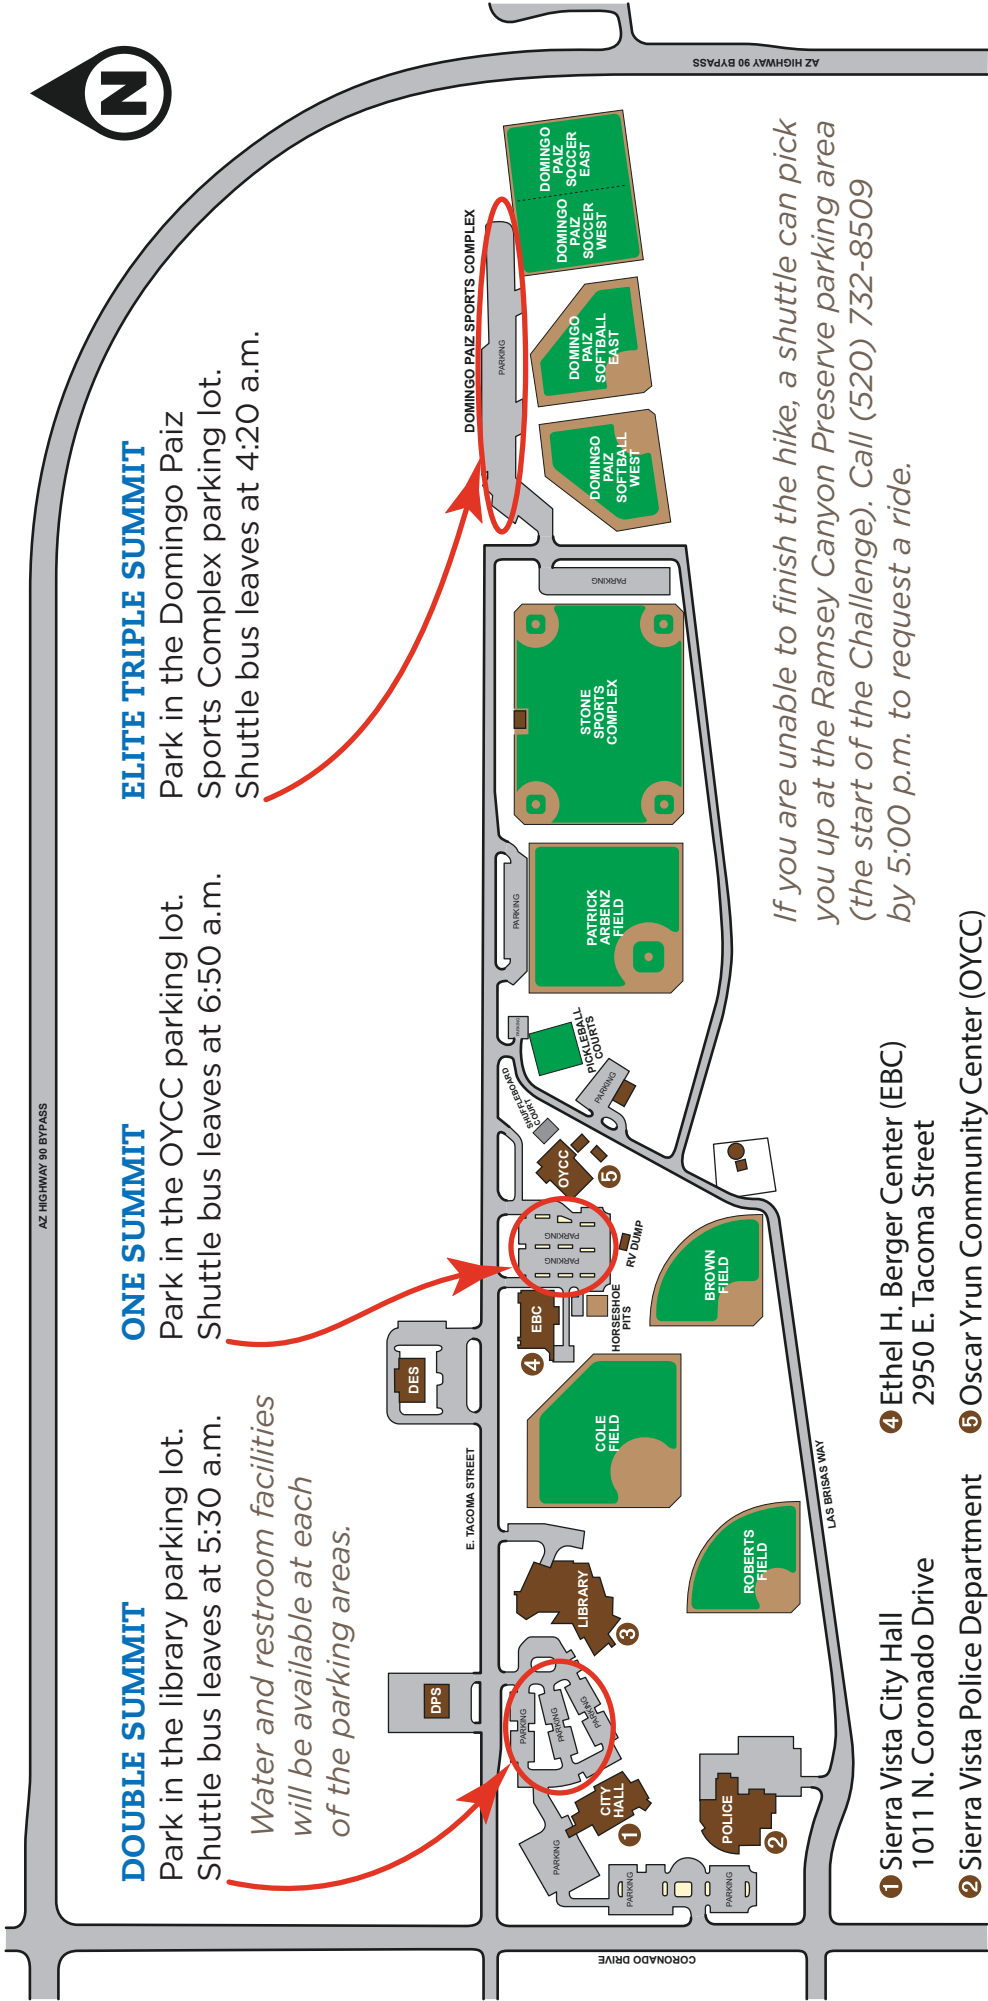

SKY ISLANDS SUMMIT CHALLENGE

EXTRAORDINARY SKIES.
UNCOMMON GROUND.

Parking for Shuttle Busses

DOUBLE SUMMIT

Park in the library parking lot.
Shuttle bus leaves at 5:30 a.m.
Water and restroom facilities will be available at each of the parking areas.

ONE SUMMIT

Park in the OYCC parking lot.
Shuttle bus leaves at 6:50 a.m.

ELITE TRIPLE SUMMIT

Park in the Domingo Paiz Sports Complex parking lot.
Shuttle bus leaves at 4:20 a.m.

If you are unable to finish the hike, a shuttle can pick you up at the Ramsey Canyon Preserve parking area (the start of the Challenge). Call (520) 732-8509 by 5:00 p.m. to request a ride.

- ① Sierra Vista City Hall
1011 N. Coronado Drive
- ② Sierra Vista Police Department
911 N. Coronado Drive
- ③ Sierra Vista Public Library
2600 E. Tacoma Street

- ④ Ethel H. Berger Center (EBC)
2950 E. Tacoma Street
- ⑤ Oscar Yrun Community Center (OYCC)
3020 E. Tacoma Street